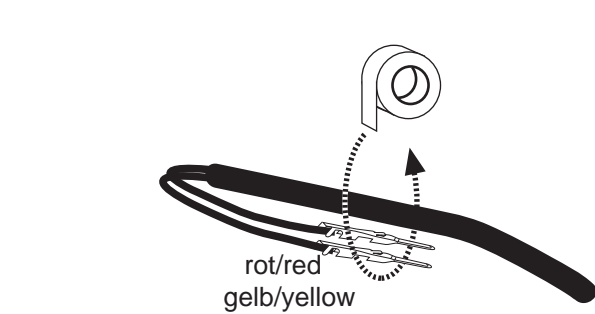

Modelle ohne Einparkhilfe
Models without acoustic parking system

16 90500319